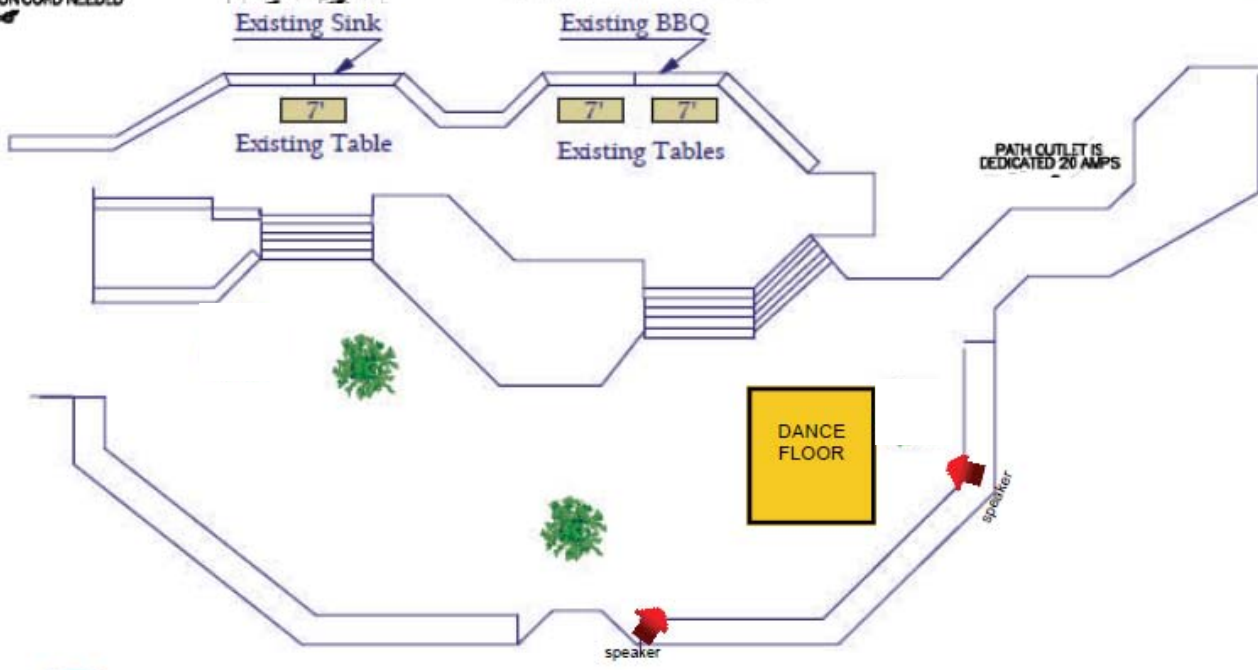

Godric Deck Area

OUTLET BEHIND OAK JUST ABOVE AND TO THE RIGHT OF AMPHITHEATRE IS A 20 AMP DEDICATED LINE BEST FOR DJ 100' EXTENSION CORD NEEDED

EACH SINK OUTLET IS DEDICATED 20AMP

BOTH BBQ AND ALL TABLE OUTLETS SHARE ONE CIRCUIT.

PATH OUTLET IS DEDICATED 20 AMPS

1
A2

Godric Deck Area

Scale: 1/16" = 1'-0"